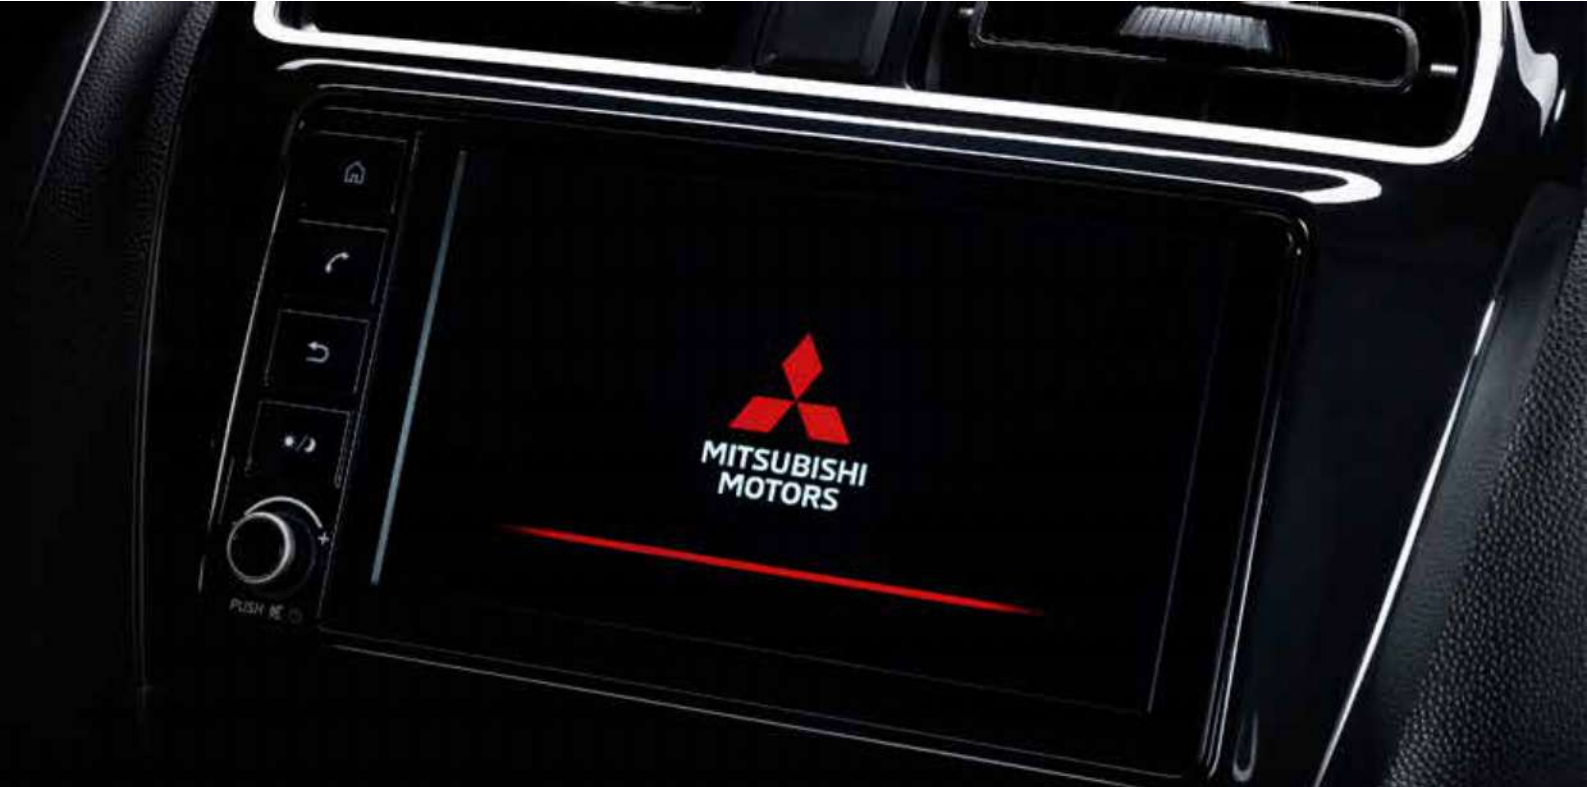

EASY ON FUEL CONSUMPTION | EASY HANDLING

G4 EXPERIENCE

Every little thing counts when going on a drive.

That's why the new Mirage G4 has features to delight your eyes and ears by keeping you connected to your phone and what's happening on the road.

HIGH CONTRAST METER DESIGN

SMARTPHONE-LINK DISPLAY AUDIO

Go where you want, when you want. Discover new places and new entertainment. Smartphone-link Display Audio (SDA) helps you find such moments. The large 7-inch touch screen lets you intuitively operate music playback and calls with voice actions for a more enjoyable and safer drive.