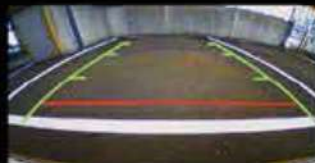

Rear View Camera (GLS)

A live color image with parking guidelines helps prevent backing into objects or other hazards out of sight.

Works with Apple CarPlay

You can use a number of audio, messaging, voice calling, and 3rd party navigation apps from your iPhone with CarPlay.

- 1 Maps
- 2 Siri
- 3 Phone
- 4 Some supported 3rd party apps

Note: Apple CarPlay is a trademark of Apple Inc., registered in the U.S. and other countries. For more information: www.apple.com/ios/carplay/

androidauto

Use Google Maps via your 7-inch center display. Voice activation capabilities allow hands-free use. Conveniently use your favorite apps in your car.

- 1 Maps
- 2 Google Assistant
- 3 Phone
- 4 Apps

For more information: www.android.com/auto/